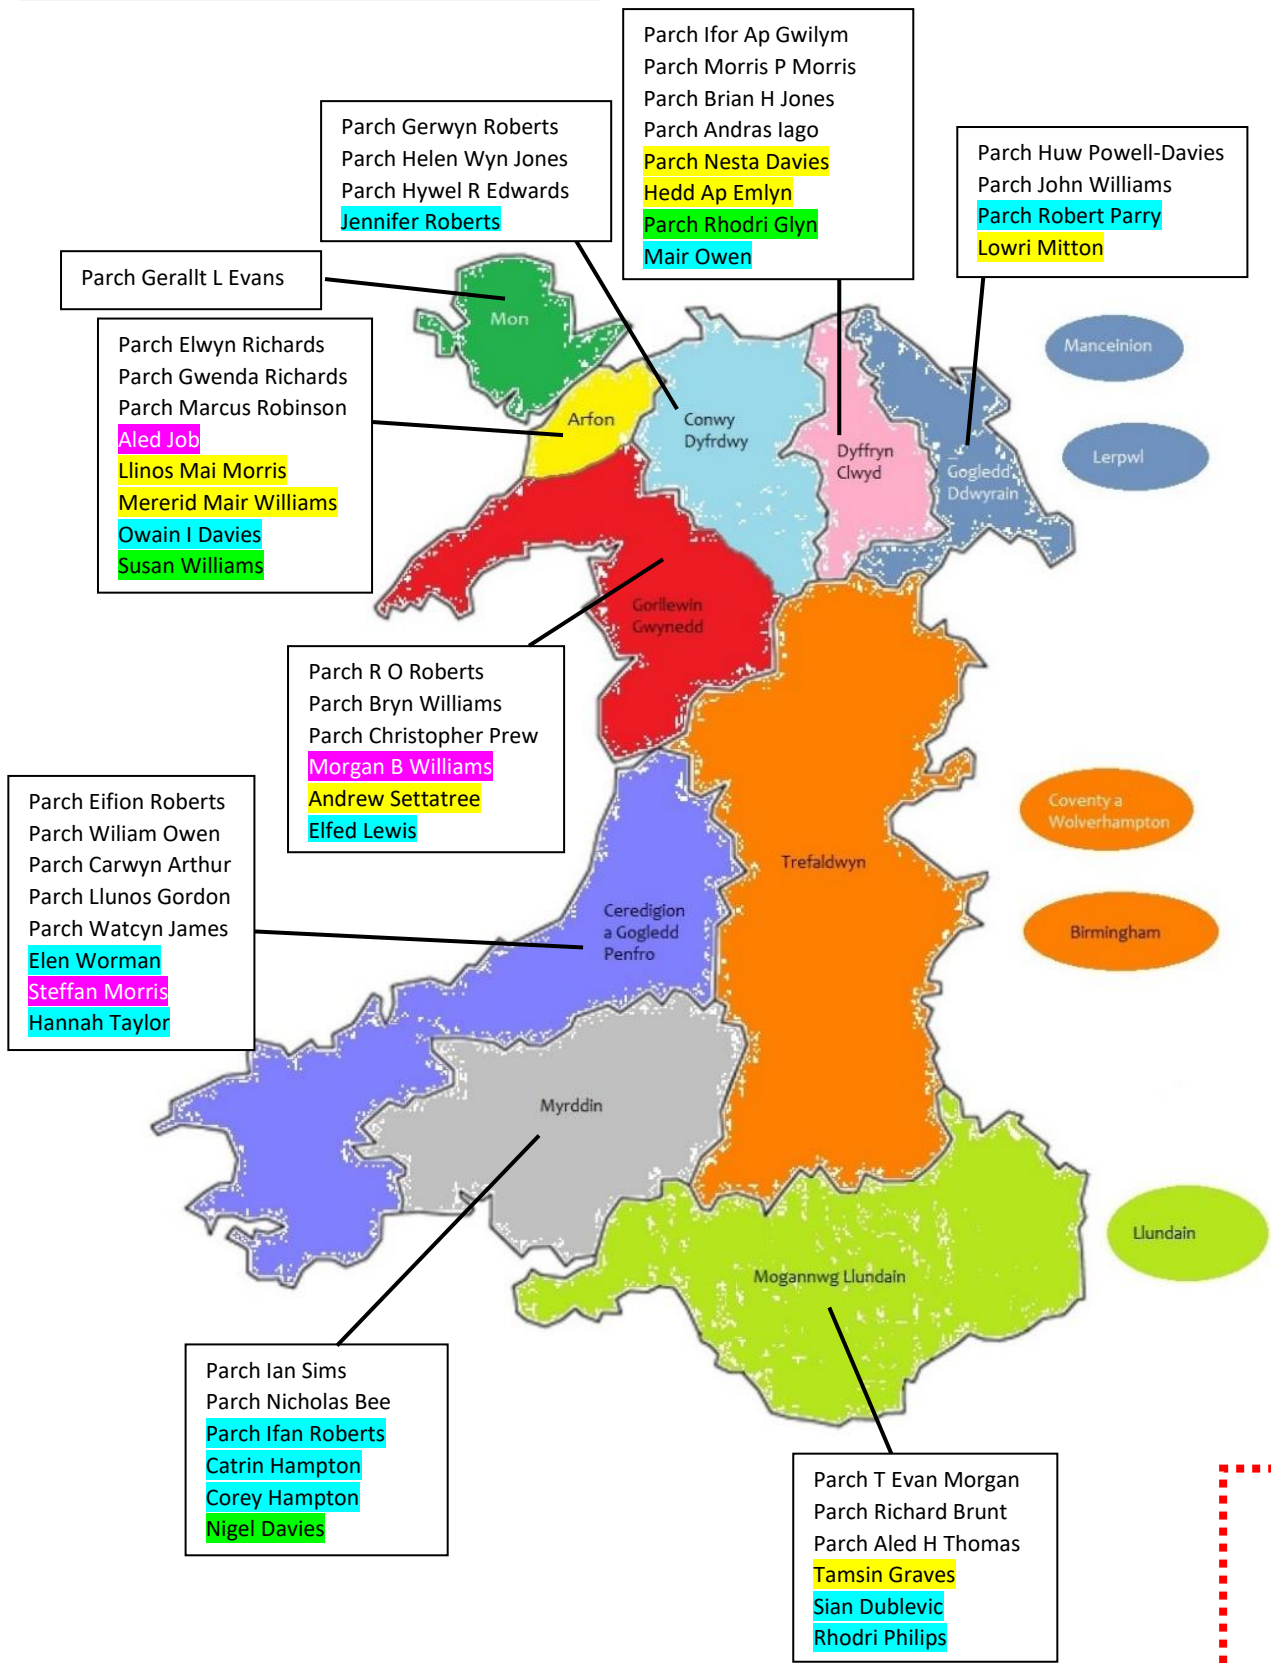

**Eglwys Bresbyteraidd Cymru**  
The Presbyterian Church of Wales

- Gweithwyr Canolog**  
Central Workers  
Meirion Morris, Nan Powell-Davies, Carys Humphreys, Gwyn Rhydderch, Delyth O Shaw, W Bryn Williams, Carys Moseley, Aled Job, Robin Williams
- COLEG Y BALA COLLEGE**  
Sian Edwards, Owain Edwards, Jack Newbold, Angharad Clwyd, Delyth Williams.
- COLEG TREFECA COLLEGE**  
Mair Jones, Richard Castle,
- PLANT A IEUENTID – CHILDREN AND YOUTH**  
Nia W Williams, Meryl Walters, Sion Morris,
- Is Bwyllgor CHWIORYDD – WOMEN Sub Committee**  
Sarah Morris, Carys Davies, Eirian Roberts
- STAFF SWYDDFA EBC – PCW OFFICE STAFF**  
Ifan Roberts, Eleri Melhuish, Isamba Thomas, Jess Palmer, Neil Poulton, Andy Britton, Shanta Rupalia, Ffion Williams, Nerys Williams, Alice Williams, Hedd Morgan, Owain Hughes,
- YMGEISWYR I'R WEINIDOGAETH**  
CANDIDATES FOR MINISTRY  
Nerys Griffiths, Monica O'Dea, Moses Tutesigensi, Emyr Williams

**ALLWEDD - KEY**

Yn Wyn – Gweinidogion – Ministers - In White  
 Pink – Rhaglen Genhadol – Mission Programme – Pink  
 Melyn – Gweithwyr Adran – Dept Workers – Yellow  
 Glas – Lleol – Local – Blue  
 Cydenwadol – Ecumenical - Green