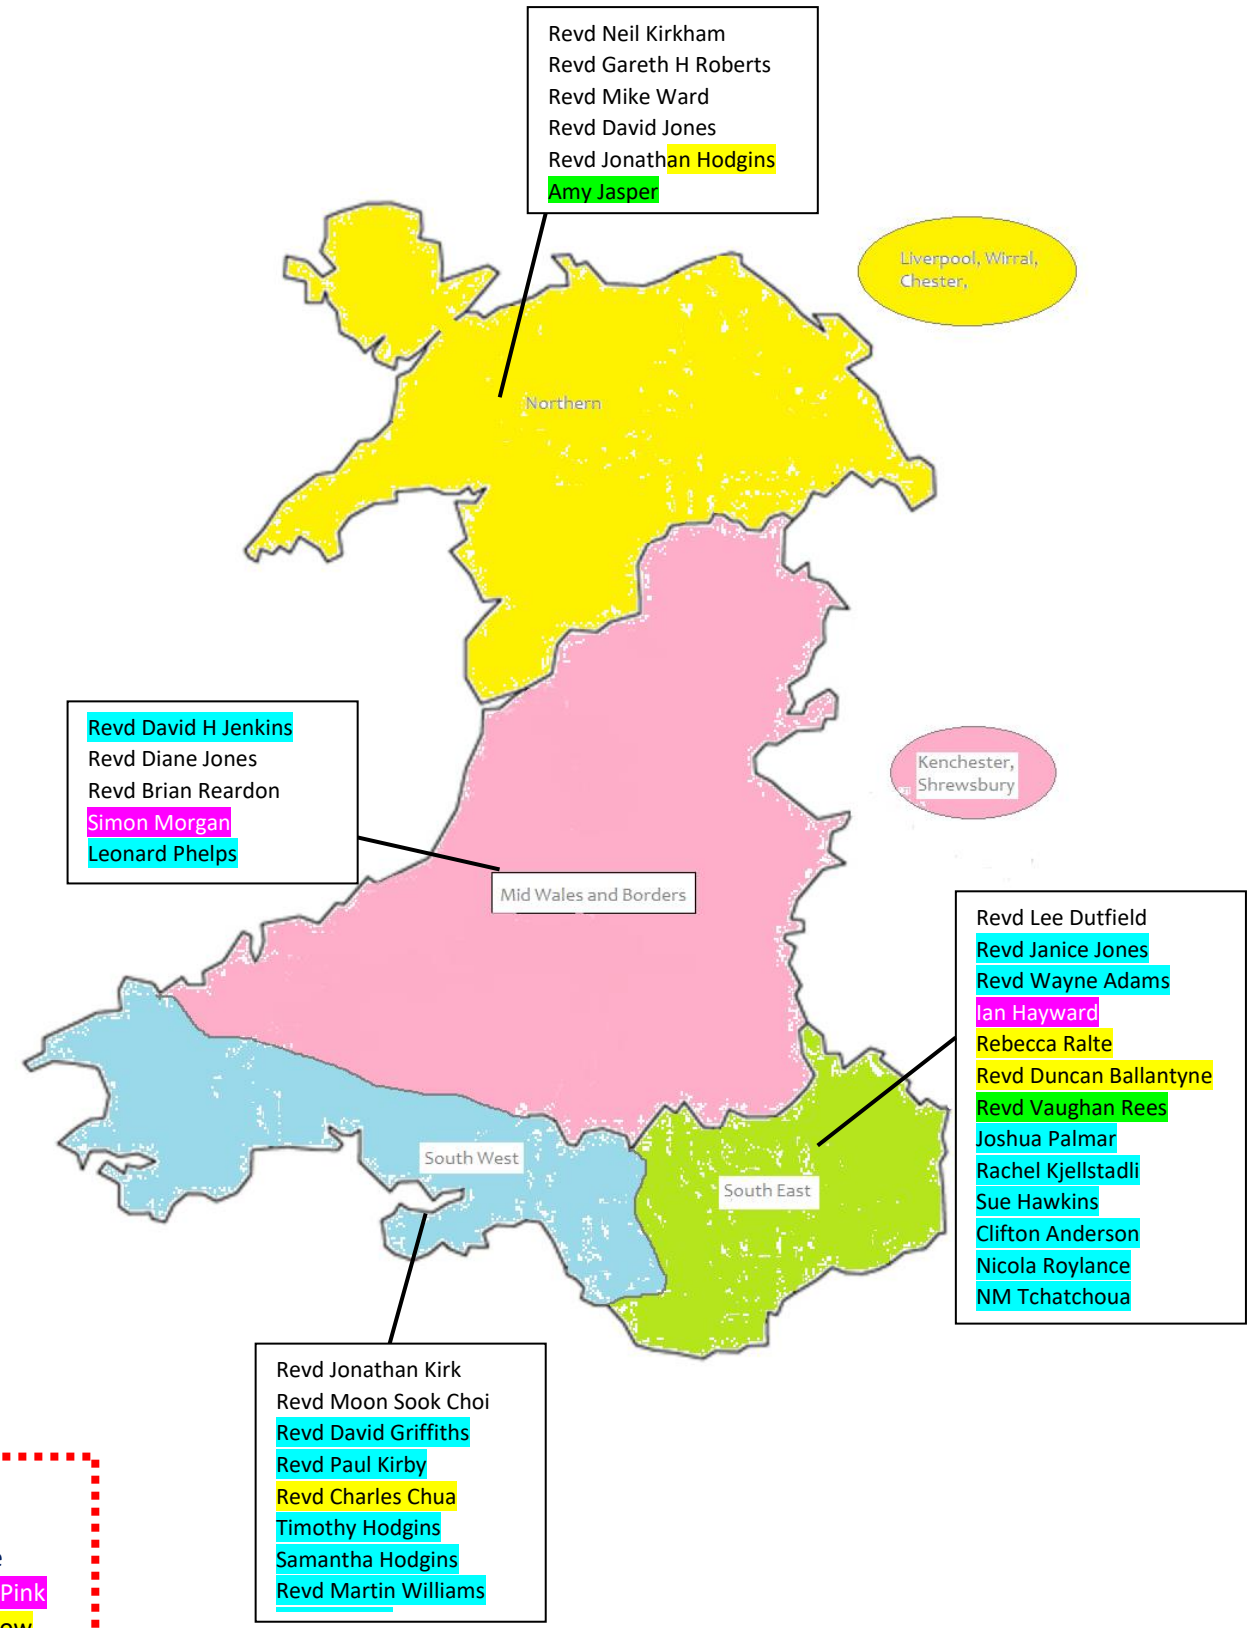

**Eglwys Bresbyteraidd Cymru**  
The Presbyterian Church of Wales

- Gweithwyr Canolog**  
Central Workers  
Meirion Morris, Nan Powell-Davies, Carys Humphreys, Gwyn Rhydderch, Delyth O Shaw, W Bryn Williams, Carys Moseley, Aled Job, Robin Williams
- COLEG Y BALA COLLEGE**  
Sian Edwards, Owain Edwards, Jack Newbold, Angharad Clwyd, Delyth Williams.
- COLEG TREFECA COLLEGE**  
Mair Jones, Richard Castle,
- PLANT A IEUENTID – CHILDREN AND YOUTH**  
Nia W Williams, Meryl Walters, Sion Morris,
- Is Bwyllgor CHWIORYDD – WOMEN Sub Committee**  
Sarah Morris, Carys Davies, Eirian Roberts
- STAFF SWYDDFA EBC – PCW OFFICE STAFF**  
Ifan Roberts, Eleri Melhuish, Isamba Thomas, Jess Palmer, Neil Poulton, Andy Britton, Shanta Rupalia, Ffion Williams, Nerys Williams, Alice Williams, Hedd Morgan, Owain Hughes,
- YMGEISWYR I'R WEINIDOGAETH**  
CANDIDATES FOR MINISTRY  
Nerys Griffiths, Monica O'Dea, Moses Tutesigensi, Emyr Williams

**ALLWEDD - KEY**

Yn Wyn – Gweinidogion – Ministers - In White  
 Pink – Rhaglen Genhadol – Mission Programme – Pink  
 Melyn – Gweithwyr Adran – Dept Workers – Yellow  
 Glas – Lleol – Local – Blue  
 Cydenwadol – Ecumenical - Green