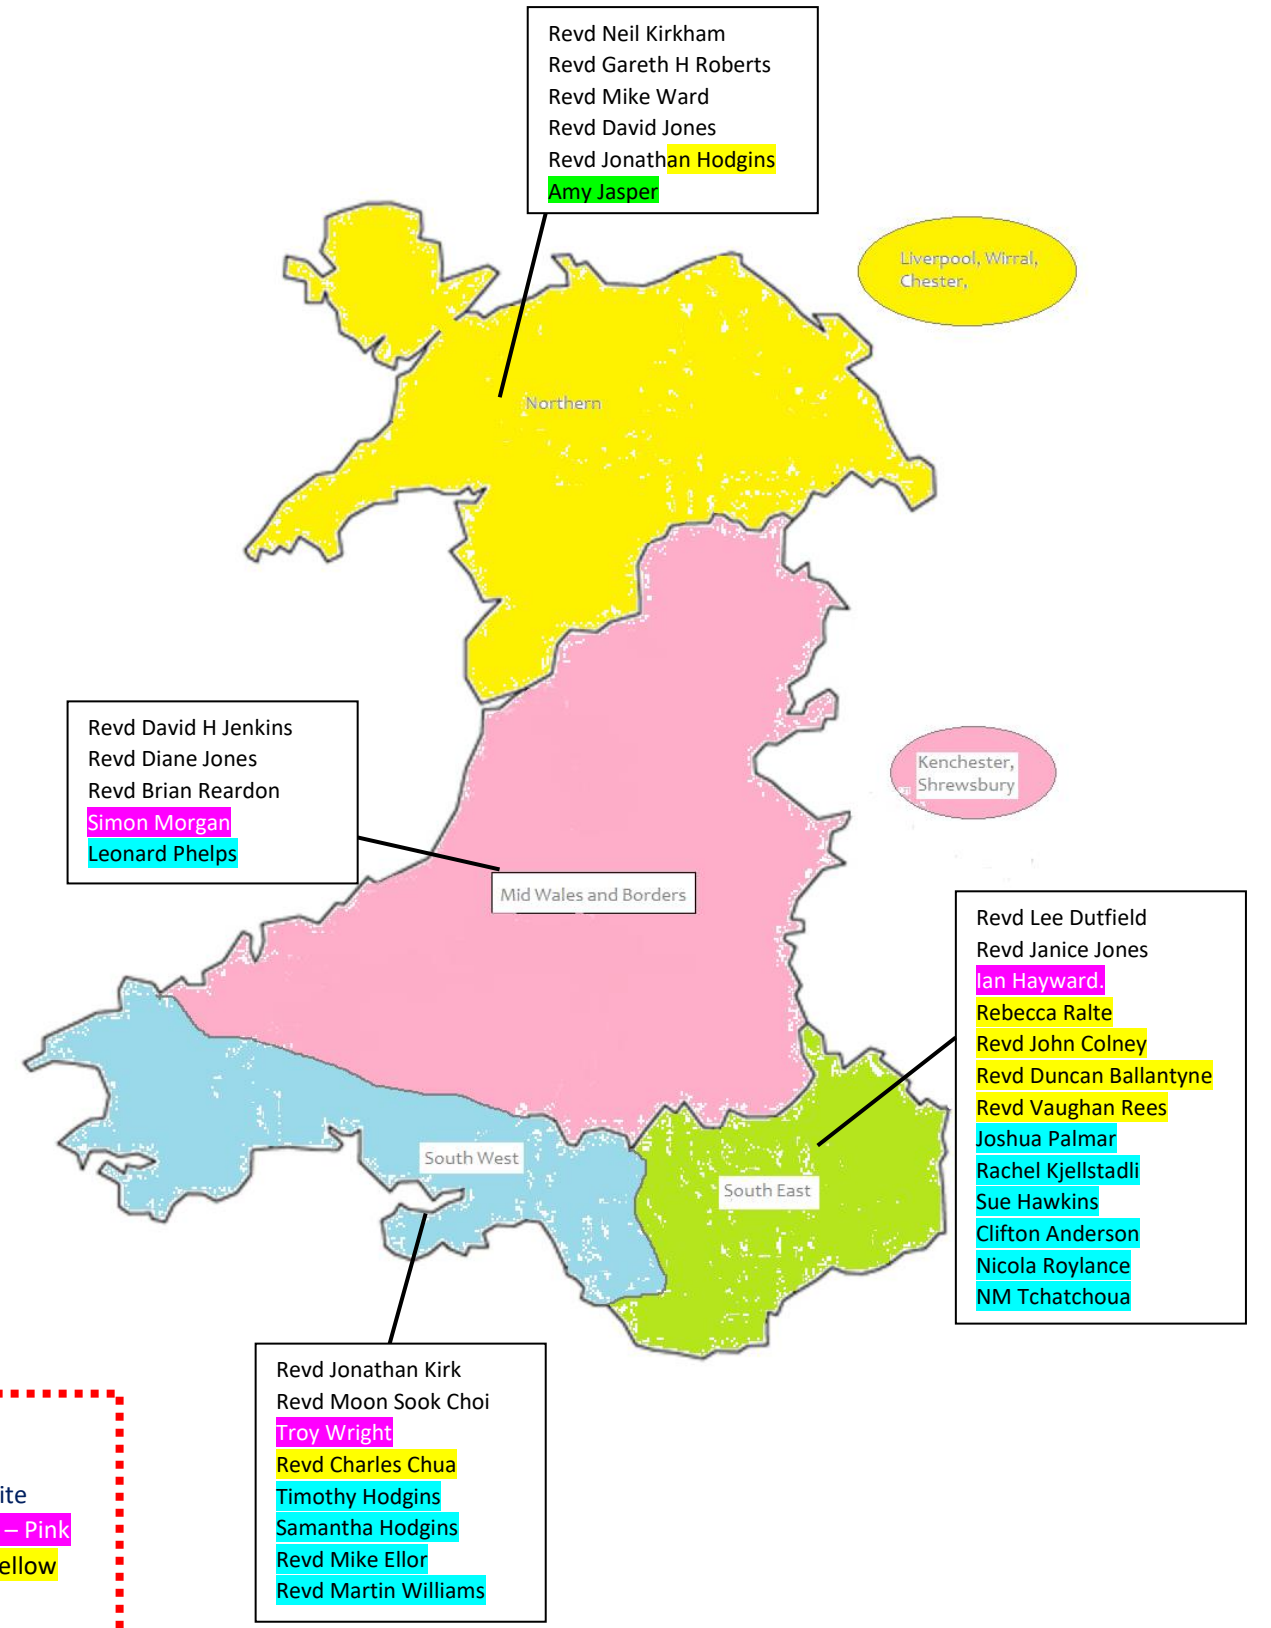

**Gweithwyr Canolog**  
Central Workers  
Meirion Morris, Nan Powell-Davies, Carys Humphreys, Gwyn Rhydderch, Delyth O Shaw, W Bryn Williams, Sangkhuma Hmar, Carys Moseley,

**COLEG Y BALA COLLEGE**  
Sian Edwards, Owain Edwards, Jack Newbold, Angharad Clwyd, Delyth Williams,

**COLEG TREFECA COLLEGE**  
Mair Jones, Richard Castle,

**PLANT A IEUENCTID – CHILDREN AND YOUTH**  
Nia W Williams, Meryl Walters, Sion Morris, Meleri Cray,

**CHWIORYDD - WOMEN**  
Sarah Morris, Carys Davies, Eirian Roberts

**ALLWEDD - KEY**  
Yn Wyn – Gweinidogion – Ministers - In White  
**Pink – Rhaglen Genhadol – Mission Programme – Pink**  
**Melyn – Gweithwyr Adran – Dept Workers – Yellow**  
**Glas – Lleol – Local – Blue**  
**Cydenwadol – Ecumenical - Green**