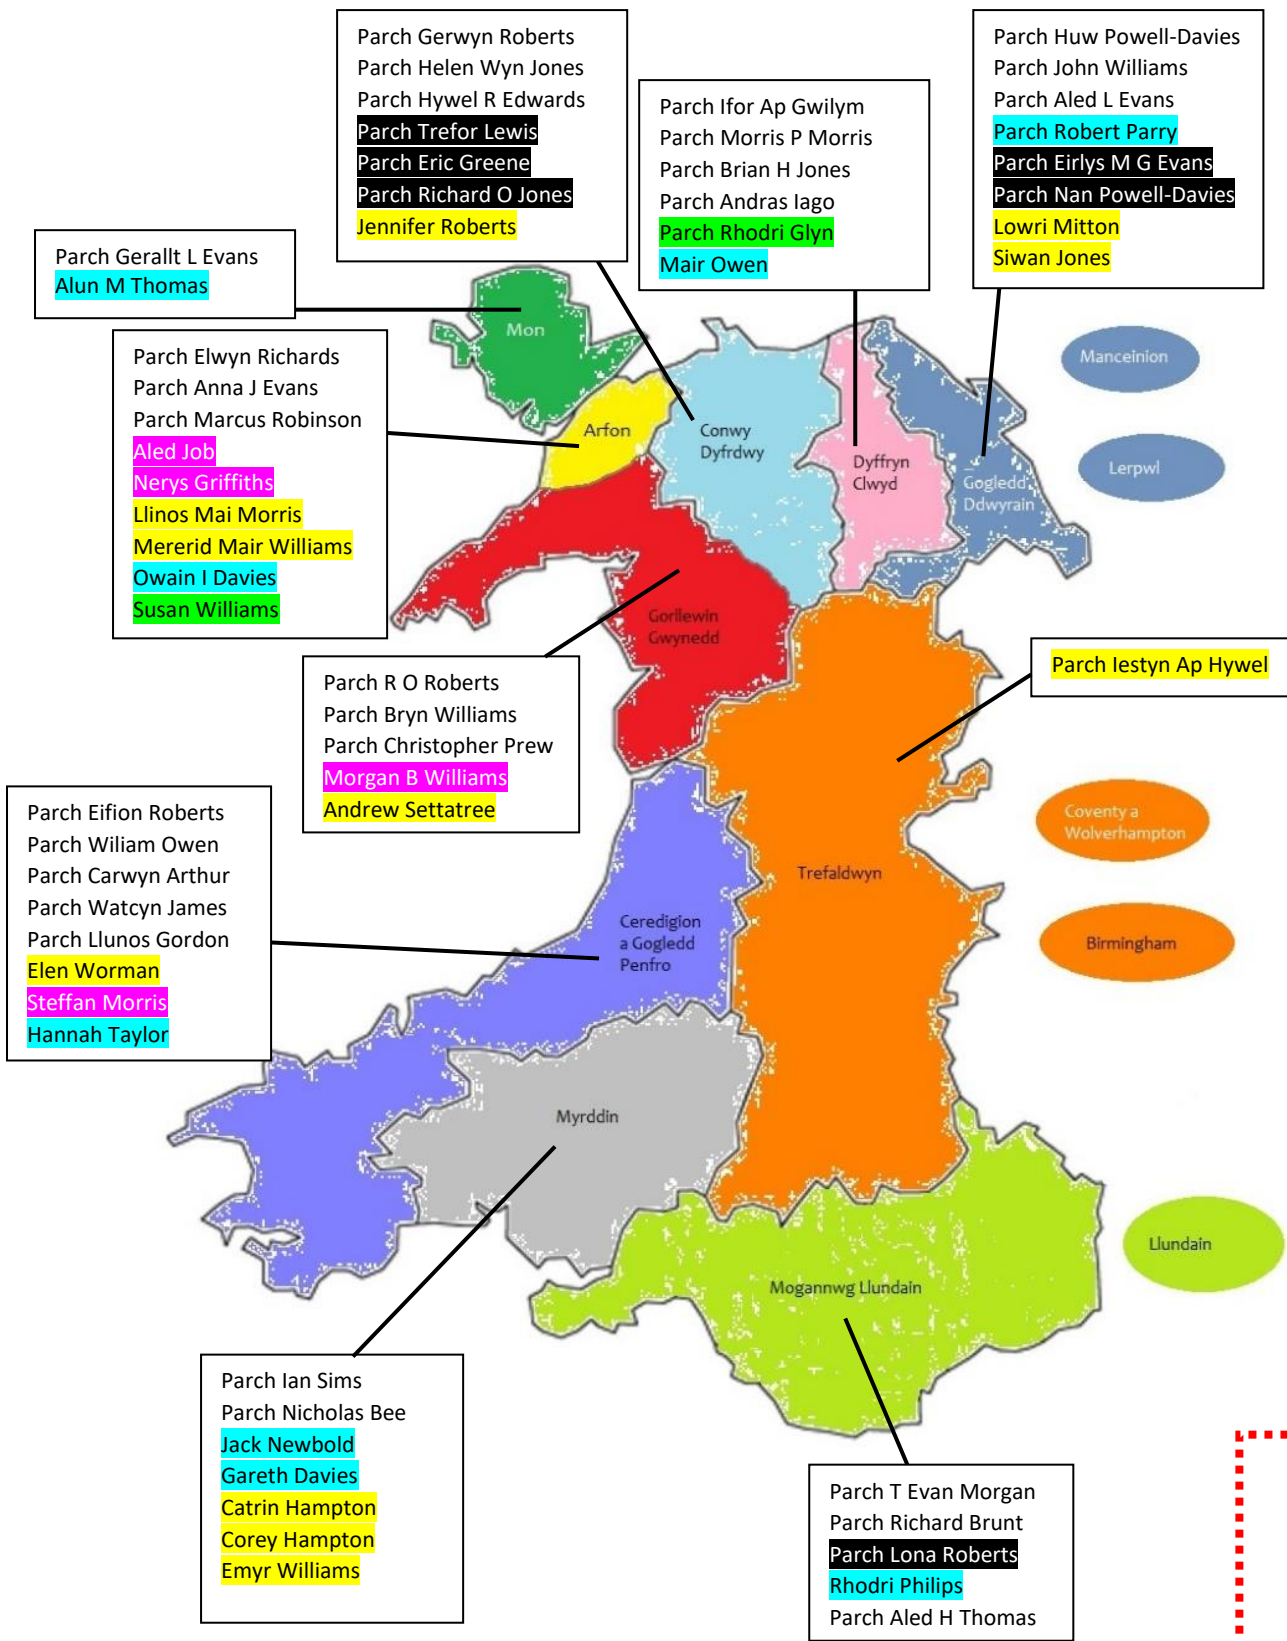

Eglwys Bresbyteraidd Cymru
The Presbyterian Church of Wales

- Gweithwyr Canolog**
Central Workers
Meirion Morris, Nan Powell-Davies, Carys Humphreys, Gwyn Rhydderch, Delyth O Shaw, W Bryn Williams, Carys Moseley, Aled Job, Robin Williams
- COLEG Y BALA COLLEGE**
Sian Edwards, Owain Edwards, Angharad Clwyd, Delyth Williams,
- COLEG TREFECA COLLEGE**
Mair Jones, Richard Castle,
- PLANT A IEUENTID – CHILDREN AND YOUTH**
Nia W Williams, Meryl Walters, Sion Morris,
- Is Bwyllgor CHWIORYDD – WOMEN Sub Committee**
Sarah Morris, Carys Davies, Eirian Roberts
- STAFF SWYDDFA EBC – PCW OFFICE STAFF**
Ffion Williams, Joanna Thomas-Wright, Eleri Melhuish, Isamba Thomas, Jess Palmer, Neil Poulton, Andy Britton, Shanta Rupalia, Nerys Williams, Alice Williams, Hedd Morgan, Owain Hughes,
- YMGEISWYR I'R WEINIDOGAETH**
CANDIDATES FOR MINISTRY
Nerys Griffiths, Emyr Williams, Moses Tumukunde

ALLWEDD - KEY

Yn Wyn – Gweinidogion – Ministers - In White
 Pink – Cenhadaeth Newydd – New Ministry - Pink
 Melyn – Gweithwyr Adran – Dept Workers – Yellow
 Glas – Lleol – Local – Blue
 Cydenwadol - Gwyrdd – Ecumenical – Green
 Gwirfoddol – Du – Volunteer - Black