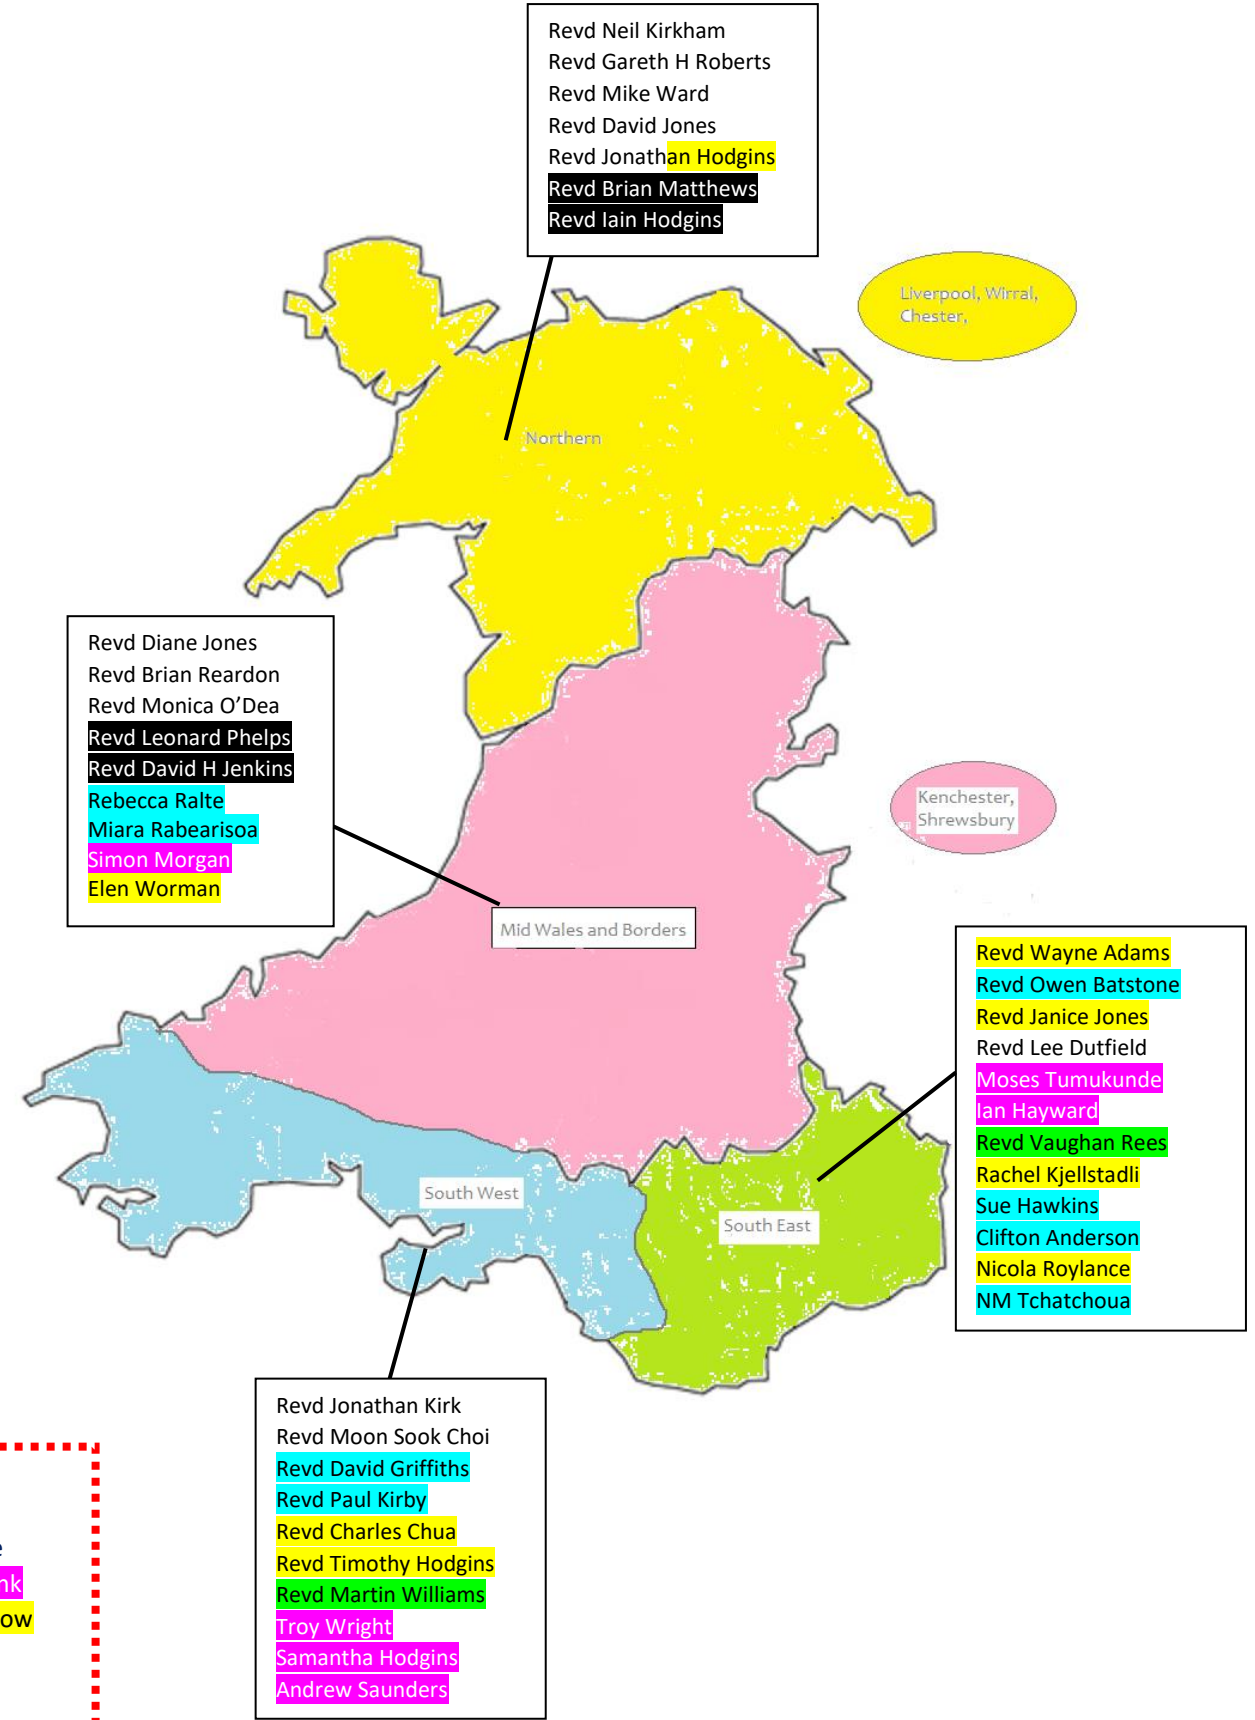

Eglwys Bresbyteraidd Cymru
The Presbyterian Church of Wales

- Gweithwyr Canolog**
Central Workers
Meirion Morris, Nan Powell-Davies, Carys Humphreys, Gwyn Rhydderch, Delyth O Shaw, W Bryn Williams, Carys Moseley, Aled Job, Robin Williams
- COLEG Y BALA COLLEGE**
Sian Edwards, Owain Edwards, Angharad Clwyd, Delyth Williams,
- COLEG TREFECA COLLEGE**
Mair Jones, Richard Castle,
- PLANT A IEUENTID – CHILDREN AND YOUTH**
Nia W Williams, Meryl Walters, Sion Morris,
- Is Bwyllgor CHWIORYDD – WOMEN Sub Committee**
Sarah Morris, Carys Davies, Eirian Roberts
- STAFF SWYDDFA EBC – PCW OFFICE STAFF**
Ffion Williams, Joanna Thomas-Wright, Eleri Melhuish, Isamba Thomas, Jess Palmer, Neil Poulton, Andy Britton, Shanta Rupalia, Nerys Williams, Alice Williams, Hedd Morgan, Owain Hughes,
- YMGEISWYR I'R WEINIDOGAETH**
CANDIDATES FOR MINISTRY
Nerys Griffiths, Emyr Williams, Moses Tumukunde

ALLWEDD - KEY

Yn Wyn – Gweinidogion – Ministers - In White
 Pink – Cenhadaeth Newydd – New Ministry - Pink
 Melyn – Gweithwyr Adran – Dept Workers – Yellow
 Glas – Lleol – Local – Blue
 Cydenwadol - Gwyrdd – Ecumenical – Green
 Gwirfoddol – Du – Volunteer - Black